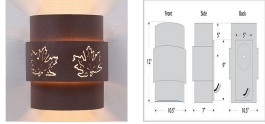

Northridge Sconce Large - Maple Cutout Outdoor Wall Light Ski Cabin Style

Product No.: A56206

Price: \$308.00

Finish Choices:

DESCRIPTION

The Northridge Sconce Large - Maple Cutout features a steel frame with our exclusive maple leaf artwork in the centerband. The fixture includes one bulb pointing upward and another downward, and a tall glass cylinder to cover the lightbulbs. An acrylic lens also covers the cutout. This Southwest-inspired sconce will provide unique interior or exterior rustic lighting for any log home, cabin or northwood lodge-themed room. Hardwire only. Note: Only powdercoated finishes are recommended for exterior locations.

Pictured in Finish #27-Rustic Brown.

Note: This fixture will accept a screw-in type LED bulb of equivalent wattage output.

SPECIFICATIONS

DIMENSIONS (in.)	12h x 10.5w x 6e x 4tm
LAMPING	Takes 2 - Type B11 (torpedo style) bulb - 60W max.
WEIGHT (lbs.)	10
BACKPLATE SIZE (in.)	5 x 9
UL LISTING	Wet+Damp+Dry Locations
ADD'L RATINGS	None
INSTALLATION INSTRUCTIONS	OPEN INSTALLATION INSTRUCTIONS PDF F