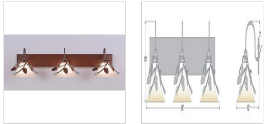

Cedarwood Triple Bath Vanity Light - Pine Cone Bath 3 Light Country Style

Product No.: H34320

Price: \$474.00

Glass Choices:

Finish Choices:

DESCRIPTION

The Cedarwood Triple Bath Vanity Light - Pine Cone features our handmade metal pine cones and pine needle adornments attached to a textured metal branch and a choice of glass between cream swirl or two-tone amber glass globes. Offered in a variety of finish choices, this rustic bath light is great for anyone to add warm lighting and rustic character to their log home, cabin or northwood lodge-themed bathroom.

Pictured in Finish #04-Pine Tree Green-Rust Patina base with Two-Toned Amber Cream Cone Glass.

Note: This fixture will accept a screw-in type LED bulb of equivalent wattage output.

SPECIFICATIONS

DIMENSIONS (in.)	9h x 36w x 12e x 5tm
LAMPING	Takes 3 - Type A19 (standard household style) bulbs - 100W max. per bulb
WEIGHT (lbs.)	18
BACKPLATE SIZE (in.)	5 x34
UL LISTING	Damp+Dry Locations
ADD'L RATINGS	None
INSTALLATION INSTRUCTIONS	OPEN INSTALLATION INSTRUCTIONS