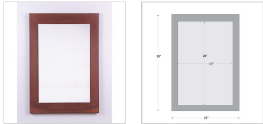

Rustic Mirror Frame - Vertical Mirror Frame Log Cabin Style

Product No.: H72201

Price: \$298.00

Finish Choices:

DESCRIPTION

A simple mirror frame that can be mounted horizontally or vertically (as shown. Need a special size?? We can make a custom frame for you - just send in your request.

Please note- This item does not include the 20 x 28 inch mirror glass which you will need to purchase from a local hardware store or glass supplier. Glass mounting hardware is included. Some minor assembly required.

Pictured in Finish #02-Rust Patina.

SPECIFICATIONS

| | |
|----------------------|------------|
| DIMENSIONS (in.) | 30h x 21w |
| LAMPING | No Lamping |
| WEIGHT (lbs.) | 16 |
| BACKPLATE SIZE (in.) | 22 x 30 |
| ADD'L RATINGS | None |