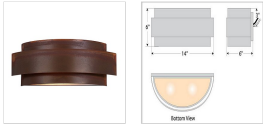

## In-Stock: Northridge Double Sconce - Rustic Plain Wall Light Ski Cabin Style

**Product No.: QS-A16201-02**

**Price: \$290.00**

### DESCRIPTION

The Northridge Double Sconce - Rustic Plain features two bulbs positioned sideways under three horizontal steel bands with a frosted glass diffuser bottom. Light projects both up and down. This sconce will provide unique rustic lighting to the walls of any log home, cabin or northwood lodge-themed room.