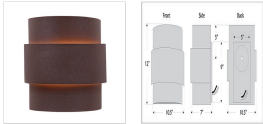

In-Stock: Northridge Sconce Large - Rustic Plain Outdoor Wall Light Log Cabin Style

Product No.: QS-A56201-27

Price: \$298.00

DESCRIPTION

The Northridge Sconce Large - Rustic Plain features a steel frame with one bulb pointing upward and another downward. The fixture also includes a tall glass cylinder to cover the lightbulbs. This Southwest-inspired sconce will provide unique interior or exterior rustic lighting for any log home, cabin or northwood lodge-themed room. Hardwire only. Note: Only powdercoated finishes are recommended for exterior locations.

Product shown in Finish #27-Rustic Brown.

Note: This product page is only for the in-stock product shown. If you would like a different finish color, please click this link: [A56201](#) to go to our main product page for this item where you can buy it there.