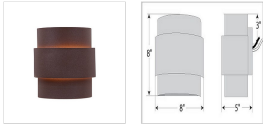

## In-Stock: Northridge Sconce Small - Rustic Plain Outdoor Wall Light Lake Cabin Style

**Product No.: QS-A56101-27**

**Price: \$228.00**

### DESCRIPTION

The Northridge Single Sconce - Rustic Plain features a single bulb pointing downwards under three horizontal bands. A glass globe covers the lightbulb. This sconce will provide unique interior or exterior rustic lighting for any log home, cabin or northwood lodge-themed room. Hardwire only. Note: Only powdercoated finishes are recommended for exterior locations.