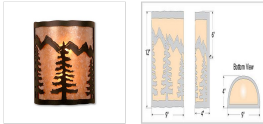

In-Stock: Cascade Sconce Large - Spruce Tree

Wall Light Lake Cabin Style

Product No.: QS-M13314AL-27

Price: \$282.00

DESCRIPTION

The Cascade Sconce Large - Spruce Tree features our exclusive metal art of spruce trees with a rounded mica under a steel frame. One lightbulb points upward and the other points downward. ADA compliant. Diffuser material is offered with a choice between Almond or Amber mica. Hardwire is standard. Interior and damp location only, however exterior version available under Product No. M51814. This light will add rustic character to any log home, cabin or northwoods lodge-themed room.

Product shown in Finish #27-Rustic Brown with Almond Mica.

Note: This product page is only for the in-stock product shown. If you would like a different finish color, please click this link: [M13314](#) to go to our main product page for this item where you can buy it there.