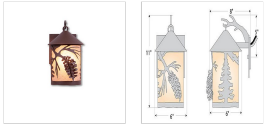

In-Stock: Cascade Lantern Sconce Small - Spruce Cone Outdoor Wall Light Log Cabin Style

Product No.: QS-M51440AL-27

Price: \$322.00

DESCRIPTION

The Cascade Lantern Sconce Small - Spruce Cone features a steel branch holding up a 4 inch round cylinder with a cone top and a shade diffuser choice of color between Almond or Amber mica. Our exclusive three dimensional spruce cone metal art is on the front and spruce trees are on either side of the cylinder. Attaches to wall with a 4.5 inch square pan. Hardwire only. Suitable for interior and exterior locations. This rustic wall light is ideal for bringing rustic lighting to any log home, cabin or northwood-themed room.

Product shown in Finish #27-Rustic Brown with Almond Mica.

Note: This product page is only for the in-stock product shown. If you would like a different finish color, please click this link: [M51440](#) to go to our main product page for this item where you can buy it there.