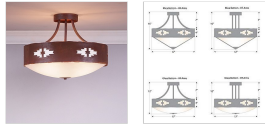

Ridgemont Semi Flush Large Short - Bowl Bottom - Pueblo Semi-Flush Light Farmhouse Style

Product No.: G49184

Price: \$484.00

Bowl Bottom Material Choice:

Finish Choices:

DESCRIPTION

The Ridgemont Semi-Flush Large Short - Pueblo is 17 inches in diameter, 13 to 15 inches tall and features our exclusive southwest pueblo art arranged around the circumference of a steel band. This rustic semi-flush fixture comes with a choice of colors for the glass bottom between a frosted glass bowl (FC) or Frosted Tea Stain (TS). A matching ceiling canopy is also included. For an unique addition to your rustic ceiling light, order one of the decorative Bottom Kits: a three-tree, 3D Spruce Cone or a 3D Pine Cone, any which can be ordered in the same or different color as the fixture. This Southwest-inspired design is ideal for anyone wanting a small ceiling light to add rustic, southwestern character to the hallways, kitchens or bathroom of their log home, cabin or northwood lodge-themed room.

Pictured in Finish #02-Rust Patina with Frosted Glass Bowl.

Note: This fixture will accept a screw-in type LED bulb of equivalent wattage output.

SPECIFICATIONS

DIMENSIONS (in.)	13h x 17w
LAMPING	Takes 3 - Type A19 (standard household style) bulbs - 100W max. per bulb
WEIGHT (lbs.)	8
BACKPLATE SIZE (in.)	5 ROUND
UL LISTING	Damp+Dry Locations
ADD'L RATINGS	None
INSTALLATION INSTRUCTIONS	OPEN INSTALLATION INSTRUCTIONS