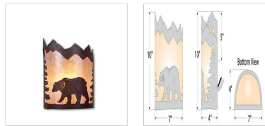

In-Stock: Cascade Sconce Small - Mountain Bear Wall Light River Cabin Style

Product No.: QS-M13225AL-27

Price: \$242.00

DESCRIPTION

The Cascade Sconce Small - Bear features our exclusive metal art of a bear and spruce trees with a rounded mica under a steel frame. One lightbulb points upward. ADA compliant. Diffuser material is offered with a choice between Almond or Amber mica. Hardwire is standard. Interior and damp location only. This rustic wall light will add rustic character to any log home, cabin or northwoods, camp lodge-themed room.