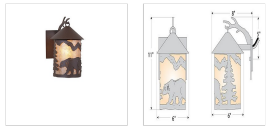

In-Stock: Cascade Lantern Sconce Small - Mountain Bear Outdoor Wall Light Lodge Style

Product No.: QS-M51425AL-27

Price: \$322.00

DESCRIPTION

The Cascade Lantern Sconce Small - Bear features a steel branch holding up a 4 inch round cylinder with a cone top and a shade diffuser choice of color between Almond or Amber mica. Our exclusive bear metal art is on the front and spruce trees are on either side of the cylinder. Attaches to wall with a 4.5 inch square pan. Hardwire only. Suitable for interior and exterior locations. This rustic wall light is ideal for bringing rustic lighting to any log home, cabin or northwood-themed room.

Product shown in Finish #27-Rustic Brown with Almond Mica

Note: This product page is only for the in-stock product shown. If you would like a different finish color, please click this link: [M51425](#) to go to our main product page for this item where you can buy it there.