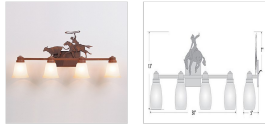

Parkshire Quad Bath Vanity Light - Roping Cowboy Bath 4 Light Farmhouse Style

Product No.: H37458

Price: \$462.00

Glass Choices:

Finish Choices:

DESCRIPTION

The Parkshire Quad Bath Light - Roping Cowboy is a four-light vanity fixture which feature a three-dimensional image of a cowboy roping cattle. This light will provide abundant light to any bathroom, whether in a log cabin, or in a horse tack room where a eye-catching decor style is desired. Hardwire is standard.

Pictured in Finish #02-Rust Patina with Two-Toned Amber Cream Bell Glass.

Note: This fixture will accept a screw-in type LED bulb of equivalent wattage output.

SPECIFICATIONS

DIMENSIONS (in.)	13h x 30w x 5e x 7tm
LAMPING	Takes 4 - Type A19 (standard household style) bulbs - 100W max. per bulb
WEIGHT (lbs.)	17
BACKPLATE SIZE (in.)	5 x 6
UL LISTING	Damp+Dry Locations
ADD'L RATINGS	None