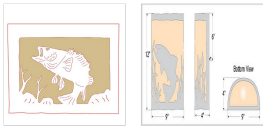

### DESCRIPTION

The Cascade Sconce Large - Walleye features our exclusive metal art of a Walleye and river rocks with rounded mica under a steel frame. One lightbulb points upward and the other points downward. ADA compliant. Diffuser material is offered with a choice between Almond or Amber mica. Hardwire is standard. Interior and damp location only. This light will add rustic character to any fishing cabin or northwoods lodge-themed room.