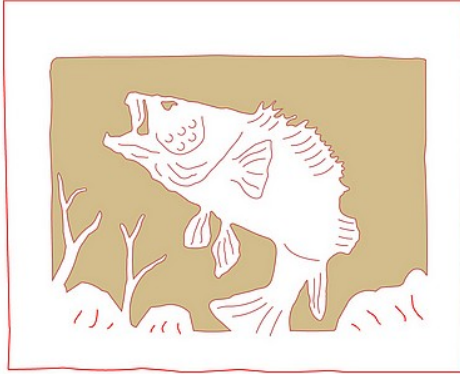

## Kincaid Sconce - Walleye

### DESCRIPTION

The Kincaid Sconce - Walleye features our exclusive metal art of a loon and cattails with a rounded mica under a steel cylinder. One lightbulb points upward and the other points downward. This sconce sits off the wall by about 3 inches. Diffuser material is offered with a choice between Almond or Amber mica. Interior and damp location only. This light will add rustic character to any log home, cabin or northwoods lodge-themed room.