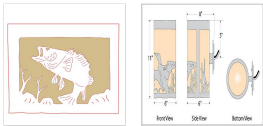

### DESCRIPTION

The Kincaid Sconce - Walleye features our exclusive metal art of a loon and cattails with a rounded mica under a steel cylinder. One lightbulb points upward and the other points downward. This sconce sits off the wall by about 3 inches. Diffuser material is offered with a choice between Almond or Amber mica. Interior and damp location only. This light will add rustic character to any log home, cabin or northwoods lodge-themed room.