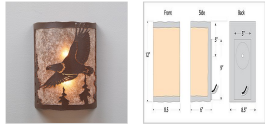

Cascade Exterior Sconce - Eagle

Outdoor Wall Light Country Style

Product No.: M51889

Price: \$266.00

Shade Choices:

Finish Choices:

DESCRIPTION

The Cascade Exterior Sconce - Eagle features twin lightbulbs, one pointing down and one pointing up, and surrounded by a 10 inch tall frost glass cylinder behind the mica and a 5 x 9 inch backplate, which can be mounted directly to an exterior wall or attached to a square wooden block. This fixture is offered with a shade diffuser choice of either Almond or Amber mica. UL approved for wet locations. Hardwire only. This is the exterior version of our very popular Cascade Sconce series M133 and is ideal for bringing rustic lighting to the exterior of any log home or cabin.

Note: This fixture will accept a screw-in type LED bulb of equivalent wattage output.

SPECIFICATIONS

DIMENSIONS (in.)	12h x 8.5w x 6e x 5tm
LAMPING	Takes 2 - Type B11 (torpedo style) bulb - 60W max.
WEIGHT (lbs.)	6
BACKPLATE SIZE (in.)	5 x 7
UL LISTING	Wet+Damp+Dry Locations
ADD'L RATINGS	None