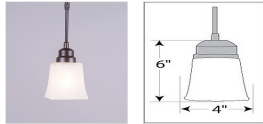

Woodland Pendant Single - Rustic Plain Pendant Light Farmhouse Style

Product No.: A27101

Price: \$172.00

Glass Choices:

Finish Choices:

Pendant Hanging Choices:

DESCRIPTION

The Woodland Pendant - Rustic Plain features square mission style glass. Choice of glass color between Frost Clear and Tea-Stained. All pendants include a matching ceiling canopy that can be mounted on either a flat or vaulted ceiling. Choice of three ways to hang our pendants: 14 ft black cord (BC), 15 inch - 30in adjustable stem (ST) or 3 ft chain (CH). Black cord or chain hung versions are suitable for interior and damp locations; adjustable stem hung version are suitable for wet locations. Note: Only the Powder Coated Finishes are suitable for wet locations. Hanging choice must be specified at time order.

Pictured in Finish #28-Dark Bronze Metallic with Frosted Square Glass and Adjustable Stem.

Note: This fixture will accept a screw-in type LED bulb of equivalent wattage output.

SPECIFICATIONS

DIMENSIONS (in.)	7h x 5w
LAMPING	Takes 1 - Type A19 (standard household style) bulb - 100W max. per bulb
WEIGHT (lbs.)	4
BACKPLATE SIZE (in.)	5 SQUARE
UL LISTING	Damp+Dry Locations
ADD'L RATINGS	None
INSTALLATION INSTRUCTIONS	OPEN INSTALLATION INSTRUC