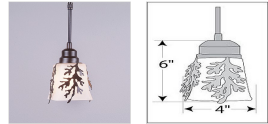

Woodland Pendant Single - Cedar Bough Pendant Light Lake Cabin Style

Product No.: A27149

Price: \$210.00

Glass Choices:

Finish Choices:

Pendant Hanging Choices:

DESCRIPTION

The Woodland Pendant - Cedar features square mission style glass. Choice of glass color between Frost Clear and Tea-Stained. All pendants include a matching ceiling canopy that can be mounted on either a flat or vaulted ceiling. Choice of three ways to hang our pendants: 14 ft black cord (BC), 15 inch - 30in adjustable stem (ST) or 3 ft chain (CH). Black cord or chain hung versions are suitable for interior and damp locations; adjustable stem hung version are suitable for wet locations. Note: Only the Powder Coated Finishes are suitable for wet locations. Hanging choice must be specified at time order.

Pictured in Finish #28-Dark Bronze Metallic with Frosted Square Glass and Adjustable Stem.

Note: This fixture will accept a screw-in type LED bulb of equivalent wattage output.

SPECIFICATIONS

DIMENSIONS (in.)	7h x 5w
LAMPING	Takes 1 - Type A19 (standard household style) bulb - 100W max. per bulb
WEIGHT (lbs.)	4
BACKPLATE SIZE (in.)	5 SQUARE
UL LISTING	Damp+Dry Locations
ADD'L RATINGS	None
INSTALLATION INSTRUCTIONS	OPEN INSTALLATION INSTRUCTIONS