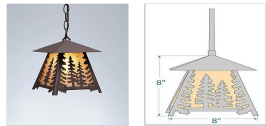

Smoky Mountain Pendant Small - Spruce Tree Pendant Light River Cabin Style

Product No.: M23514

Price: \$350.00

Shade Choices:

Finish Choices:

Pendant Hanging Choices:

DESCRIPTION

The Smoky Mtn Pendant Small - Spruce features a single spruce image on each side panel, with a double spruce tree image on the front panels. The fixture has a steel frame, and comes with a diffuser material choice between Almond or Amber mica. Included is a square ceiling canopy that can be mounted on either a flat or vaulted ceiling. You can choose from the following three hanging choices: a 14 ft black cord (BC), a 15in.-30in. adjustable stem (ST), or 3' of chain (CH). The black cord and chain-hung versions are suitable for interior and damp locations, and the adjustable stem-hung version is suitable for wet locations. This small hanging light will add a rustic character to any log home, cabin, or northwoods lodge-themed room.

Pictured in Finish #27-Rustic Brown with Amber Mica Shade and Chain.

Note: This fixture will accept a screw-in type LED bulb of equivalent wattage output.

SPECIFICATIONS

DIMENSIONS (in.)	8h x 8w
LAMPING	Takes 1 - Type A21 (standard household style) bulb - 150W max.
WEIGHT (lbs.)	6
BACKPLATE SIZE (in.)	5 SQUARE
UL LISTING	Damp+Dry Locations
ADD'L RATINGS	None
INSTALLATION INSTRUCTIONS	OPEN INSTALLATION INSTRUCTION