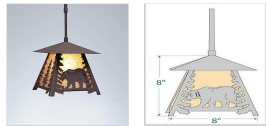

Smoky Mountain Pendant Small - Mountain Bear Pendant Light Lodge Style

Product No.: M23525

Price: \$368.00

Shade Choices:

Finish Choices:

Pendant Hanging Choices:

DESCRIPTION

The Smoky Mtn Pendant Small - Bear features a bear image on the two front panels, along with a single spruce tree on the side panels. The fixture has a steel frame, and comes with a diffuser material choice between Almond or Amber mica. Included is a square ceiling canopy that can be mounted on either a flat or vaulted ceiling. You can choose from the following three hanging choices: a 14 ft black cord (BC), a 15in.-30in. adjustable stem (ST), or 3' of chain (CH). The black cord and chain-hung versions are suitable for interior and damp locations, and the adjustable stem-hung version is suitable for wet locations. This small hanging light will add a rustic character to any log home, cabin, or northwoods lodge-themed room.

Pictured in Finish #27-Rustic Brown with Almond Mica Shade and Adjustable Stem.

Note: This fixture will accept a screw-in type LED bulb of equivalent wattage output.

SPECIFICATIONS

| | |
|---------------------------|--|
| DIMENSIONS (in.) | 8h x 8w |
| LAMPING | Takes 1 - Type A21 (standard household style) bulb - 150W max. |
| WEIGHT (lbs.) | 6 |
| BACKPLATE SIZE (in.) | 5 SQUARE |
| UL LISTING | Damp+Dry Locations |
| ADD'L RATINGS | None |
| INSTALLATION INSTRUCTIONS | OPEN INSTALLATION INSTRUCTION |