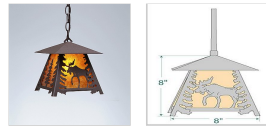

## Smoky Mountain Pendant Small - Mountain Moose Pendant Light Rustic Style

**Product No.: M23527**

**Price: \$368.00**

**Shade Choices:**

**Finish Choices:**

**Pendant Hanging Choices:**

### DESCRIPTION

The Smoky Mtn Pendant Small - Moose features a moose image on the two front panels, along with a single spruce tree on the side panels. The fixture has a steel frame, and comes with a diffuser material choice between Almond or Amber mica. Included is a square ceiling canopy that can be mounted on either a flat or vaulted ceiling. You can choose from the following three hanging choices: a 14 ft black cord (BC), a 15in.-30in. adjustable stem (ST), or 3' of chain (CH). The black cord and chain-hung versions are suitable for interior and damp locations, and the adjustable stem-hung version is suitable for wet locations. This small hanging light will add a rustic character to any log home, cabin, or northwoods lodge-themed room.

Pictured in Finish #27-Rustic Brown with Amber Mica Shade and Chain.

Note: This fixture will accept a screw-in type LED bulb of equivalent wattage output.