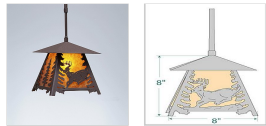

## Smoky Mountain Pendant Small - Mountain Deer Pendant Light Country Style

**Product No.: M23530**

**Price: \$350.00**

**Shade Choices:**

**Finish Choices:**

**Pendant Hanging Choices:**

### DESCRIPTION

The Smoky Mtn Pendant Small - Mtn Deer features a deer image on the two front panels, along with a single spruce tree on the side panels. The fixture has a steel frame, and comes with a diffuser material choice between Almond or Amber mica. Included is a square ceiling canopy that can be mounted on either a flat or vaulted ceiling. You can choose from the following three hanging choices: a 14 ft black cord (BC), a 15in.-30in. adjustable stem (ST), or 3' of chain (CH). The black cord and chain-hung versions are suitable for interior and damp locations, and the adjustable stem-hung version is suitable for wet locations. This small hanging light will add a rustic character to any log home, cabin, or northwoods lodge-themed room.

Pictured in Finish #27-Rustic Brown with Amber Mica Shade and Adjustable Stem.

Note: This fixture will accept a screw-in type LED bulb of equivalent wattage output.