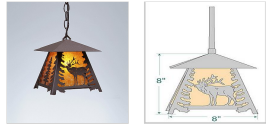

Smoky Mountain Pendant Small - Mountain Elk Pendant Light Farmhouse Style

Product No.: M23533

Price: \$350.00

Shade Choices:

Finish Choices:

Pendant Hanging Choices:

DESCRIPTION

The Smoky Mtn Pendant Small - Mtn Elk features an elk image on the two front panels, along with a single spruce tree on the side panels. The fixture has a steel frame, and comes with a diffuser material choice between Almond or Amber mica. Included is a square ceiling canopy that can be mounted on either a flat or vaulted ceiling. You can choose from the following three hanging choices: a 14 ft black cord (BC), a 15in.-30in. adjustable stem (ST), or 3' of chain (CH). The black cord and chain-hung versions are suitable for interior and damp locations, and the adjustable stem-hung version is suitable for wet locations. This small hanging light will add a rustic character to any log home, cabin, or northwoods lodge-themed room.

Pictured in Finish #27-Rustic Brown with Amber Mica Shade and Chain.

Note: This fixture will accept a screw-in type LED bulb of equivalent wattage output.

SPECIFICATIONS

DIMENSIONS (in.)	8h x 8w
LAMPING	Takes 1 - Type A21 (standard household style) bulb - 150W max.
WEIGHT (lbs.)	6
BACKPLATE SIZE (in.)	5 SQUARE
UL LISTING	Damp+Dry Locations
ADD'L RATINGS	None
INSTALLATION INSTRUCTIONS	OPEN INSTALLATION INSTRUCTION