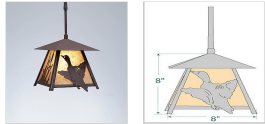

Smoky Mountain Pendant Small - Loon Pendant Light Log Cabin Style

Product No.: M23564

Price: \$344.00

Shade Choices:

Finish Choices:

Pendant Hanging Choices:

DESCRIPTION

The Smoky Mtn Pendant Small - Loon features a loon image on the two front panels, along with cattail images on the side panels. The fixture has a steel frame, and comes with a diffuser material choice between Almond or Amber mica. Included is a square ceiling canopy that can be mounted on either a flat or vaulted ceiling. You can choose from the following three hanging choices: a 14 ft black cord (BC), a 15in.-30in. adjustable stem (ST), or 3' of chain (CH). The black cord and chain-hung versions are suitable for interior and damp locations, and the adjustable stem-hung version is suitable for wet locations. This small hanging light will add a rustic character to any log home, cabin, or northwoods lodge-themed room.

Pictured in Finish #27-Rustic Brown with Almond Mica Shade and Adjustable Stem.

Note: This fixture will accept a screw-in type LED bulb of equivalent wattage output.

SPECIFICATIONS

DIMENSIONS (in.)	8h x 8w
LAMPING	Takes 1 - Type A21 (standard household style) bulb - 150W max.
WEIGHT (lbs.)	6
BACKPLATE SIZE (in.)	5 SQUARE
UL LISTING	Damp+Dry Locations
ADD'L RATINGS	None
INSTALLATION INSTRUCTIONS	OPEN INSTALLATION INSTRUCTION