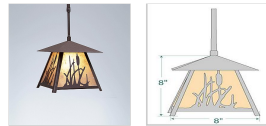

## Smoky Mountain Pendant Small -Cattails

### Pendant Light Mountain Cabin Style

**Product No.: M23565**

**Price: \$344.00**

**Shade Choices:**

**Finish Choices:**

**Pendant Hanging Choices:**

### DESCRIPTION

The Smoky Mtn Pendant Small - Cattails features cattail images on all four panels. The fixture has a steel frame, and comes with a diffuser material choice between Almond or Amber mica. Included is a square ceiling canopy that can be mounted on either a flat or vaulted ceiling. You can choose from the following three hanging choices: a 14 ft black cord (BC), a 15in.-30in. adjustable stem (ST), or 3' of chain (CH). The black cord and chain-hung versions are suitable for interior and damp locations, and the adjustable stem-hung version is suitable for wet locations. This small hanging light will add a rustic character to any log home, cabin, or northwoods lodge-themed room.

Pictured in Finish #27-Rustic Brown with Almond Mica Shade and Adjustable Stem.

Note: This fixture will accept a screw-in type LED bulb of equivalent wattage output.