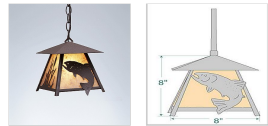

Smoky Mountain Pendant Small - Trout Pendant Light Rustic Style

Product No.: M23581

Price: \$350.00

Shade Choices:

Finish Choices:

Pendant Hanging Choices:

DESCRIPTION

The Smoky Mtn Pendant Small - Trout features a trout image on the two front panels, along with cattail images on the side panels. The fixture has a steel frame, and comes with a diffuser material choice between Almond or Amber mica. Included is a square ceiling canopy that can be mounted on either a flat or vaulted ceiling. You can choose from the following three hanging choices: a 14 ft black cord (BC), a 15in.-30in. adjustable stem (ST), or 3' of chain (CH). The black cord and chain-hung versions are suitable for interior and damp locations, and the adjustable stem-hung version is suitable for wet locations. This small hanging light will add a rustic character to any log home, cabin, or northwoods lodge-themed room.

Pictured in Finish #27-Rustic Brown with Almond Mica Shade and Chain.

Note: This fixture will accept a screw-in type LED bulb of equivalent wattage output.

SPECIFICATIONS

DIMENSIONS (in.)	8h x 8w
LAMPING	Takes 1 - Type A21 (standard household style) bulb - 150W max.
WEIGHT (lbs.)	6
BACKPLATE SIZE (in.)	5 SQUARE
UL LISTING	Damp+Dry Locations
ADD'L RATINGS	None
INSTALLATION INSTRUCTIONS	OPEN INSTALLATION INSTRUCTION