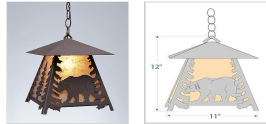

Smoky Mountain Pendant Large - Mountain Bear Pendant Light Log Cabin Style

Product No.: M23625

Price: \$414.00

Shade Choices:

Finish Choices:

Pendant Hanging Choices:

DESCRIPTION

The Smoky Mtn Pendant Large - Bear features a bear image on the two front panels, along with a single spruce tree on the side panels. The fixture has a steel frame, and comes with a diffuser material choice between Almond or Amber mica. Included is a square ceiling canopy that can be mounted on either a flat or vaulted ceiling. You can choose from the following three hanging choices: a 14 ft black cord (BC), a 15in.-30in. adjustable stem (ST), or 3' of chain (CH). The black cord and chain-hung versions are suitable for interior and damp locations, and the adjustable stem-hung version is suitable for wet locations. This small hanging light will add a rustic character to any log home, cabin, or northwoods lodge-themed room.

Pictured in Finish #27-Rustic Brown with Almond Mica Shade and Chain.

Note: This fixture will accept a screw-in type LED bulb of equivalent wattage output.

SPECIFICATIONS

DIMENSIONS (in.)	12h x 11w
LAMPING	Takes 1 - Type A21 (standard household style) bulb - 150W max.
WEIGHT (lbs.)	9
BACKPLATE SIZE (in.)	5 SQUARE
UL LISTING	Damp+Dry Locations
ADD'L RATINGS	None
INSTALLATION INSTRUCTIONS	OPEN INSTALLATION INSTRUCTION