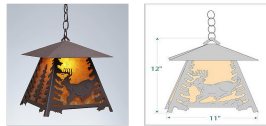

## Smoky Mountain Pendant Large - Mountain Deer Pendant Light Ski Cabin Style

**Product No.: M23630**

**Price: \$394.00**

**Shade Choices:**

**Finish Choices:**

**Pendant Hanging Choices:**

### DESCRIPTION

The Smoky Mtn Pendant Large - Mtn Deer features a deer image on the two front panels, along with a single spruce tree on the side panels. The fixture has a steel frame, and comes with a diffuser material choice between Almond or Amber mica. Included is a square ceiling canopy that can be mounted on either a flat or vaulted ceiling. You can choose from the following three hanging choices: a 14 ft black cord (BC), a 15in.-30in. adjustable stem (ST), or 3' of chain (CH). The black cord and chain-hung versions are suitable for interior and damp locations, and the adjustable stem-hung version is suitable for wet locations. This small hanging light will add a rustic character to any log home, cabin, or northwoods lodge-themed room.

Pictured in Finish #27-Rustic Brown with Amber Mica Shade and Chain.

Note: This fixture will accept a screw-in type LED bulb of equivalent wattage output.