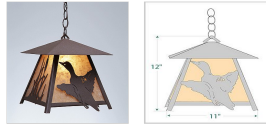

Smoky Mountain Pendant Large - Loon Pendant Light Lodge Style

Product No.: M23664

Price: \$386.00

Shade Choices:

Finish Choices:

Pendant Hanging Choices:

DESCRIPTION

The Smoky Mtn Pendant Large - Loon features a loon image on the two front panels, along with cattail images on the side panels. The fixture has a steel frame, and comes with a diffuser material choice between Almond or Amber mica. Included is a square ceiling canopy that can be mounted on either a flat or vaulted ceiling. You can choose from the following three hanging choices: a 14 ft black cord (BC), a 15in.-30in. adjustable stem (ST), or 3' of chain (CH). The black cord and chain-hung versions are suitable for interior and damp locations, and the adjustable stem-hung version is suitable for wet locations. This small hanging light will add a rustic character to any log home, cabin, or northwoods lodge-themed room.

Pictured in Finish #27-Rustic Brown with Almond Mica Shade and Chain.

Note: This fixture will accept a screw-in type LED bulb of equivalent wattage output.

SPECIFICATIONS

DIMENSIONS (in.)	12h x 11w
LAMPING	Takes 1 - Type A21 (standard household style) bulb - 150W max.
WEIGHT (lbs.)	9
BACKPLATE SIZE (in.)	5 SQUARE
UL LISTING	Damp+Dry Locations
ADD'L RATINGS	None
INSTALLATION INSTRUCTIONS	OPEN INSTALLATION INSTRUCTION