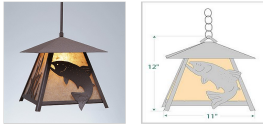

Smoky Mountain Pendant Large - Trout Pendant Light Mountain Cabin Style

Product No.: M23681

Price: \$394.00

Shade Choices:

Finish Choices:

Pendant Hanging Choices:

DESCRIPTION

The Smoky Mtn Pendant Large - Trout features a trout image on the two front panels, along with cattail images on the side panels. The fixture has a steel frame, and comes with a diffuser material choice between Almond or Amber mica. Included is a square ceiling canopy that can be mounted on either a flat or vaulted ceiling. You can choose from the following three hanging choices: a 14 ft black cord (BC), a 15in.-30in. adjustable stem (ST), or 3' of chain (CH). The black cord and chain-hung versions are suitable for interior and damp locations, and the adjustable stem-hung version is suitable for wet locations. This small hanging light will add a rustic character to any log home, cabin, or northwoods lodge-themed room.

Pictured in Finish #27-Rustic Brown with Almond Mica Shade and Adjustable Stem.

Note: This fixture will accept a screw-in type LED bulb of equivalent wattage output.

SPECIFICATIONS

DIMENSIONS (in.)	12h x 11w
LAMPING	Takes 1 - Type A21 (standard household style) bulb - 150W max.
WEIGHT (lbs.)	9
BACKPLATE SIZE (in.)	5 SQUARE
UL LISTING	Damp+Dry Locations
ADD'L RATINGS	None
INSTALLATION INSTRUCTIONS	OPEN INSTALLATION INSTRUCTION