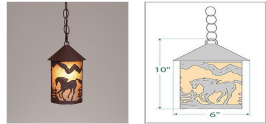

Cascade Pendant Small - Mountain Horse Pendant Light Western Style

Product No.: M24435

Price: \$322.00

Shade Choices:

Finish Choices:

Pendant Hanging Choices:

DESCRIPTION

The Cascade Pendant Small - Mtn Horse features our exclusive horse art on the front and back, with spruce trees on either side of the round cylinder. Diffuser choice between Almond or Amber mica. Includes a round ceiling canopy that can be mounted on either a flat or vaulted ceiling. Choice of three ways to hang our pendants: 14 ft black cord, 15 to 27 inch adjustable stem or 3 feet of chain. Black cord or chain hung versions are suitable for interior and damp locations; adjustable stem hung version are also suitable for wet locations. Hanging choice must be specified at time order. Note: Only the Powder Coated Finishes are suitable for wet locations. This rustic western pendant is ideal for anyone looking for a small hanging light to add rustic character to their log home, cabin or northwoods lodge-themed room. Includes a round ceiling canopy that can be mounted on either a flat or vaulted ceiling.

Pictured in Finish #27-Rustic Brown with Almond Mica Shade and Chain.

Note: This fixture will accept a screw-in type LED bulb of equivalent wattage output.

SPECIFICATIONS

DIMENSIONS (in.)	10h x 6w
LAMPING	Takes 1 - Type A19 (standard household style) bulb - 100W max.
WEIGHT (lbs.)	4
BACKPLATE SIZE (in.)	5 ROUND
UL LISTING	Damp+Dry Locations
ADD'L RATINGS	None