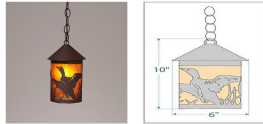

## Cascade Pendant Small - Loon Pendant Light River Cabin Style

**Product No.: M24464**

**Price: \$300.00**

**Shade Choices:**

**Finish Choices:**

**Pendant Hanging Choices:**

### DESCRIPTION

The Cascade Pendant Small - Loon features our exclusive loon art on the front and back, with cattails on either side of the round cylinder. Diffuser choice between Almond or Amber mica. Includes a round ceiling canopy that can be mounted on either a flat or vaulted ceiling. Choice of three ways to hang our pendants: 14 ft black cord, 15 to 27 inch adjustable stem or 3 feet of chain. Black cord or chain hung versions are suitable for interior and damp locations; adjustable stem hung version are also suitable for wet locations. Hanging choice must be specified at time order. Note: Only the Powder Coated Finishes are suitable for wet locations. This rustic pendant is ideal for anyone looking for a small hanging light to add rustic character to their log home, cabin or northwoods lodge-themed room. Includes a round ceiling canopy that can be mounted on either a flat or vaulted ceiling.

Pictured in Finish #27-Rustic Brown with Amber Mica Shade and Chain.

Note: This fixture will accept a screw-in type LED bulb of equivalent wattage output.