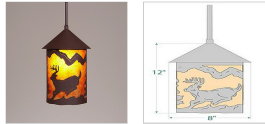

Cascade Pendant Medium - Mountain Deer Pendant Light Mountain Cabin Style

Product No.: M24530

Price: \$350.00

Shade Choices:

Finish Choices:

Pendant Hanging Choices:

DESCRIPTION

The Cascade Pendant Medium - Mtn Deer features our exclusive deer art on the front and back, with spruce trees on either side of the round cylinder. Diffuser choice between Almond or Amber mica. Includes a round ceiling canopy that can be mounted on either a flat or vaulted ceiling. Choice of three ways to hang our pendants: 14 ft black cord, 15 to 27 inch adjustable stem or 3 feet of chain. Black cord or chain hung versions are suitable for interior and damp locations; adjustable stem hung version are also suitable for wet locations. Hanging choice must be specified at time order. Note: Only the Powder Coated Finishes are suitable for wet locations. This rustic pendant is ideal for anyone looking for a small hanging light to add rustic character to their log home, cabin or northwoods lodge-themed room. Includes a round ceiling canopy that can be mounted on either a flat or vaulted ceiling.

Pictured in Finish #27-Rustic Brown with Amber Mica Shade and Adjustable Stem.

Note: This fixture will accept a screw-in type LED bulb of equivalent wattage output.

SPECIFICATIONS

DIMENSIONS (in.)	12h x 8w
LAMPING	Takes 1 - Type A21 (standard household style) bulb - 150W max.
WEIGHT (lbs.)	8
BACKPLATE SIZE (in.)	5 ROUND
UL LISTING	Damp+Dry Locations
ADD'L RATINGS	None