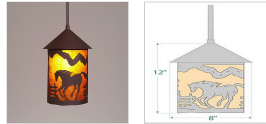

Cascade Pendant Medium - Mountain Horse Pendant Light Equestrian Style

Product No.: M24535

Price: \$368.00

Shade Choices:

Finish Choices:

Pendant Hanging Choices:

DESCRIPTION

The Cascade Pendant Medium - Mtn Horse features our exclusive horse art on the front and back, with spruce trees on either side of the round cylinder. Diffuser choice between Almond or Amber mica. Includes a round ceiling canopy that can be mounted on either a flat or vaulted ceiling. Choice of three ways to hang our pendants: 14 ft black cord, 15 to 27 inch adjustable stem or 3 feet of chain. Black cord or chain hung versions are suitable for interior and damp locations; adjustable stem hung version are also suitable for wet locations. Hanging choice must be specified at time order. Note: Only the Powder Coated Finishes are suitable for wet locations. This rustic western pendant is ideal for anyone looking for a small hanging light to add rustic character to their log home, cabin or northwoods lodge-themed room. Includes a round ceiling canopy that can be mounted on either a flat or vaulted ceiling.

Pictured in Finish #27-Rustic Brown with Amber Mica Shade and Adjustable Stem.

Note: This fixture will accept a screw-in type LED bulb of equivalent wattage output.

SPECIFICATIONS

DIMENSIONS (in.)	12h x 8w
LAMPING	Takes 1 - Type A21 (standard household style) bulb - 150W max.
WEIGHT (lbs.)	8
BACKPLATE SIZE (in.)	5 ROUND
UL LISTING	Damp+Dry Locations
ADD'L RATINGS	None