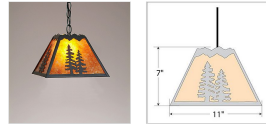

Rocky Mountain Pendant Small - Spruce Tree Pendant Light River Cabin Style

Product No.: M26314

Price: \$270.00

Shade Choices:

Finish Choices:

Pendant Hanging Choices:

DESCRIPTION

The Rocky Mtn Pendant Small - Spruce features a 11in. wide by 7 in. tall steel frame, with twin spruce metal artwork displayed on all four panels. The fixture includes a square ceiling canopy that can be mounted on either a flat or vaulted ceiling, and comes with a diffuser material choice between Almond or Amber mica. You can choose from the following three hanging choices: a 14 ft black cord (BC), a 15in.-30in. adjustable stem (ST), or 3' of chain (CH). Suitable for interior locations only. This small pendant will add rustic character to any log home, cabin, or northwoods lodge-themed room.

Pictured in Finish #97-Black Iron with Amber Mica Shade and Chain.

Note: This fixture will accept a screw-in type LED bulb of equivalent wattage output.

SPECIFICATIONS

DIMENSIONS (in.)	7h x 11w
LAMPING	Takes 1 - Type A21 (standard household style) bulb - 100W max.
WEIGHT (lbs.)	6
BACKPLATE SIZE (in.)	5 SQUARE
UL LISTING	Damp+Dry Locations
ADD'L RATINGS	None
INSTALLATION INSTRUCTIONS	OPEN INSTALLATION INSTRUCTION