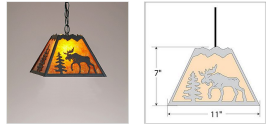

## Rocky Mountain Pendant Small - Mountain Moose Pendant Light Cabin Style

**Product No.: M26327**

**Price: \$284.00**

**Shade Choices:**

**Finish Choices:**

**Pendant Hanging Choices:**

### DESCRIPTION

The Rocky Mtn Pendant Small - Mtn Moose features a 12in. wide by 8in. tall steel frame, with a moose image displayed on the two front panels, and a double spruce image on the side panels. The fixture includes a square ceiling canopy that can be mounted on either a flat or vaulted ceiling, and comes with a diffuser material choice between Almond or Amber mica. You can choose from the following three hanging choices: a 14 ft black cord (BC), a 15in.-30in. adjustable stem (ST), or 3' of chain (CH). Suitable for interior locations only. This small pendant will add rustic character to any log home, cabin, or northwoods lodge-themed room.

Pictured in Finish #27-Rustic Brown with Amber Mica Shade and Chain.

Note: This fixture will accept a screw-in type LED bulb of equivalent wattage output.