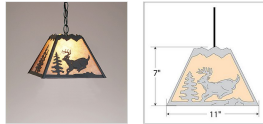

Rocky Mountain Pendant Small - Mountain Deer Pendant Light Log Cabin Style

Product No.: M26330

Price: \$270.00

Shade Choices:

Finish Choices:

Pendant Hanging Choices:

DESCRIPTION

The Rocky Mtn Pendant Small - Mtn Deer features a 12in. wide by 8in. tall steel frame, with a deer image displayed on the two front panels, and a double spruce image on the side panels. The fixture includes a square ceiling canopy that can be mounted on either a flat or vaulted ceiling, and comes with a diffuser material choice between Almond or Amber mica. You can choose from the following three hanging choices: a 14 ft black cord (BC), a 15in.-30in. adjustable stem (ST), or 3' of chain (CH). Suitable for interior locations only. This small pendant will add rustic character to any log home, cabin, or northwoods lodge-themed room.

Pictured in Finish #27-Rustic Brown with Almond Mica Shade and Chain.

Note: This fixture will accept a screw-in type LED bulb of equivalent wattage output.

SPECIFICATIONS

DIMENSIONS (in.)	8h x 12w
LAMPING	Takes 1 - Type A21 (standard household style) bulb - 100W max.
WEIGHT (lbs.)	6
BACKPLATE SIZE (in.)	5 SQUARE
UL LISTING	Damp+Dry Locations
ADD'L RATINGS	None
INSTALLATION INSTRUCTIONS	OPEN INSTALLATION INSTRUCTION