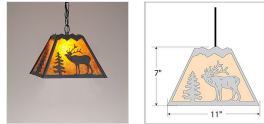

## Rocky Mountain Pendant Small - Mountain Elk Pendant Light Mountain Cabin Style

**Product No.: M26333**

**Price: \$270.00**

**Shade Choices:**

**Finish Choices:**

**Pendant Hanging Choices:**

### DESCRIPTION

The Rocky Mtn Pendant Small - Mtn Elk features a 12in. wide by 8in. tall steel frame, with an elk image displayed on the two front panels, and a double spruce image on the side panels. The fixture includes a square ceiling canopy that can be mounted on either a flat or vaulted ceiling, and comes with a diffuser material choice between Almond or Amber mica. You can choose from the following three hanging choices: a 14 ft black cord (BC), a 15in.-30in. adjustable stem (ST), or 3' of chain (CH). Suitable for interior locations only. This small pendant will add rustic character to any log home, cabin, or northwoods lodge-themed room.

Pictured in Finish #27-Rustic Brown with Amber Mica Shade and Chain.

Note: This fixture will accept a screw-in type LED bulb of equivalent wattage output.