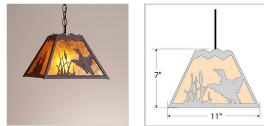

Rocky Mountain Pendant Small - Loon Pendant Light River Cabin Style

Product No.: M26364

Price: \$264.00

Shade Choices:

Finish Choices:

Pendant Hanging Choices:

DESCRIPTION

The Rocky Mtn Pendant Small - Loon features a 12in. wide by 8in. tall steel frame, with a loon and cattails image displayed on the two front panels, and cattails on the side panels. The fixture includes a square ceiling canopy that can be mounted on either a flat or vaulted ceiling, and comes with a diffuser material choice between Almond or Amber mica. You can choose from the following three hanging choices: a 14 ft black cord (BC), a 15in.-30in. adjustable stem (ST), or 3' of chain (CH). Suitable for interior locations only. This small pendant will add rustic character to any log home, cabin, or northwoods lodge-themed room.

Pictured in Finish #27-Rustic Brown with Amber Mica Shade and Chain.

Note: This fixture will accept a screw-in type LED bulb of equivalent wattage output.

SPECIFICATIONS

DIMENSIONS (in.)	8h x 12w
LAMPING	Takes 1 - Type A21 (standard household style) bulb - 100W max.
WEIGHT (lbs.)	6
BACKPLATE SIZE (in.)	5 SQUARE
UL LISTING	Damp+Dry Locations
ADD'L RATINGS	None
INSTALLATION INSTRUCTIONS	OPEN INSTALLATION INSTRUCTION