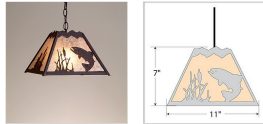

Rocky Mountain Pendant Small - Trout Pendant Light Farmhouse Style

Product No.: M26381

Price: \$256.00

Shade Choices:

Finish Choices:

Pendant Hanging Choices:

DESCRIPTION

The Rocky Mtn Pendant Small - Trout features a 12in. wide by 8in. tall steel frame, with a trout and cattails image displayed on the two front panels, and cattails on the side panels. The fixture includes a square ceiling canopy that can be mounted on either a flat or vaulted ceiling, and comes with a diffuser material choice between Almond or Amber mica. You can choose from the following three hanging choices: a 14 ft black cord (BC), a 15in.-30in. adjustable stem (ST), or 3' of chain (CH). Suitable for interior locations only. This small pendant will add rustic character to any log home, cabin, or northwoods lodge-themed room.

Pictured in Finish #27-Rustic Brown with Almond Mica Shade and Chain.

Note: This fixture will accept a screw-in type LED bulb of equivalent wattage output.

SPECIFICATIONS

| | |
|---------------------------|--|
| DIMENSIONS (in.) | 8h x 12w |
| LAMPING | Takes 1 - Type A21 (standard household style) bulb - 100W max. |
| WEIGHT (lbs.) | 6 |
| BACKPLATE SIZE (in.) | 5 SQUARE |
| UL LISTING | Damp+Dry Locations |
| ADD'L RATINGS | None |
| INSTALLATION INSTRUCTIONS | OPEN INSTALLATION INSTRUCTION |