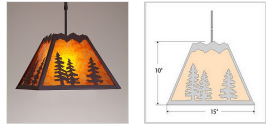

Rocky Mountain Pendant Large - Spruce Tree Pendant Light Log Cabin Style

Product No.: M26514

Price: \$386.00

Shade Choices:

Finish Choices:

Pendant Hanging Choices:

DESCRIPTION

The Rocky Mtn Pendant Large - Spruce features a 15in. wide by 10in. tall steel frame, with twin and single spruce tree metal artwork displayed on all four panels. The fixture includes a square ceiling canopy that can be mounted on either a flat or vaulted ceiling, and comes with a diffuser material choice between Almond or Amber mica. You can choose from the following three hanging choices: a 14 ft black cord (BC), a 15in.-30in. adjustable stem (ST), or 3' of chain (CH). Suitable for interior locations only. This pendant will add rustic character to any log home, cabin, or northwoods lodge-themed room.

Pictured in Finish #27-Rustic Brown with Amber Mica Shade and Adjustable Stem.

Note: This fixture will accept a screw-in type LED bulb of equivalent wattage output.

SPECIFICATIONS

DIMENSIONS (in.)	10h x 15w
LAMPING	Takes 1 - Type A21 (standard household style) bulb - 150W max.
WEIGHT (lbs.)	8
BACKPLATE SIZE (in.)	5 SQUARE
UL LISTING	Damp+Dry Locations
ADD'L RATINGS	None
INSTALLATION INSTRUCTIONS	OPEN INSTALLATION INSTRUCTION