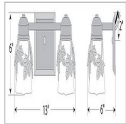

Woodland Double Bath Vanity Light - Maple Leaf Bath 2 Light Cabin Style

Product No.: A36205

Price: \$314.00

Glass Choices:

Finish Choices:

DESCRIPTION

The Woodland Double Bath Light - Maple features two pieces of square mission style glass and simple leaf designs surrounding the glass. The Maple leaves have hand-cut interior lines which gives each image a unique look. Choice of glass color between Frost Clear and Tea-Stained. This fixture may be hung with bulb pointing up or down. This sophisticated take on traditional rustic lighting will generate a warm atmosphere in any bathroom.

Pictured in Finish #28-Dark Bronze Metallic with Frosted Square Glass.

Note: This fixture will accept a screw-in type LED bulb of equivalent wattage output.

SPECIFICATIONS

DIMENSIONS (in.)	6h x 13w x 6e x 2tm
LAMPING	Takes 2 - Type A19 (standard household style) bulbs - 100W max. per bulb
WEIGHT (lbs.)	6
BACKPLATE SIZE (in.)	5 x 6
UL LISTING	Damp+Dry Locations
ADD'L RATINGS	None
INSTALLATION INSTRUCTIONS	OPEN INSTALLATION INSTRUCTIONS