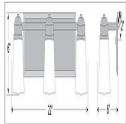

Woodland Triple Bath Vanity Light - Rustic Plain

Bath 3 Light Rustic Style

Product No.: A36301

Price: \$326.00

Glass Choices:

Finish Choices:

DESCRIPTION

The Woodland Triple Bath Light - Rustic Plain features three pieces square mission style glass with a choice of color between Frost Clear and Tea-Stained. This fixture may be hung with bulb pointing up or down. This sophisticated take on traditional rustic lighting will generate a warm atmosphere in any bathroom.

Pictured in Finish #28-Dark Bronze Metallic with Tea Stain Square Glass.

Note: This fixture will accept a screw-in type LED bulb of equivalent wattage output.

SPECIFICATIONS

DIMENSIONS (in.)	6h x 22w x 6e x 2tm
LAMPING	Takes 3 - Type A19 (standard household style) bulbs - 100W max. per bulb
WEIGHT (lbs.)	8
BACKPLATE SIZE (in.)	5 x 6
UL LISTING	Damp+Dry Locations
ADD'L RATINGS	None
INSTALLATION INSTRUCTIONS	OPEN INSTALLATION INSTRUCTIONS