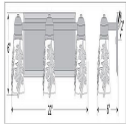

Woodland Triple Bath Vanity Light - Cedar Bough

Bath 3 Light Ski Cabin Style

Product No.: A36349

Price: \$380.00

Glass Choices:

Finish Choices:

DESCRIPTION

The Woodland Triple Bath Light - Cedar features cedar boughs and three pieces of square mission style glass with a choice of color between Frost Clear and Tea-Stained. This fixture may be hung with bulb pointing up or down. This sophisticated take on traditional rustic lighting will generate a warm atmosphere in any bathroom.

Pictured in Finish #28-Dark Bronze Metallic with Frosted Square Glass.

Note: This fixture will accept a screw-in type LED bulb of equivalent wattage output.

SPECIFICATIONS

DIMENSIONS (in.)	6h x 22w x 6e x 2tm
LAMPING	Takes 3 - Type A19 (standard household style) bulbs - 100W max. per bulb
WEIGHT (lbs.)	8
BACKPLATE SIZE (in.)	5 x 6
UL LISTING	Damp+Dry Locations
ADD'L RATINGS	None