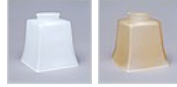

Woodland Mirror Frame with Lights - Rustic Plain

Vanity Mirror Ski Cabin Style

Product No.: A36501

Price: \$484.00

Glass Choices:

Finish Choices:

DESCRIPTION

The Woodland Mirror Frame with Lights - Rustic Plain features three pieces of square mission style glass with a choice of color between Frost Clear and Tea-Stained and a mirror frame. The lighting provided by this item allows the mirror to be hung in even the dimmest areas of any home, while also creating a sophisticated yet rustic atmosphere.

Please note- This item does not include the 20 x 28 inch mirror glass which you will need to purchase from a local hardware store or glass supplier. Glass mounting hardware is included. Some minor assembly required.

Hardwire is standard.

Pictured in Finish #28-Dark Bronze Metallic with Frosted Square Glass.

Note: This fixture will accept a screw-in type LED bulb of equivalent wattage output.

SPECIFICATIONS

DIMENSIONS (in.)	35h x 22w x 6e x 3tm
LAMPING	Takes 3 - Type A19 (standard household style) bulbs - 100W max. per bulb
WEIGHT (lbs.)	8
BACKPLATE SIZE (in.)	22 x 34
UL LISTING	Damp+Dry Locations
ADD'L RATINGS	None
INSTALLATION INSTRUCTIONS	OPEN INSTALLATION INSTRUCTIONS