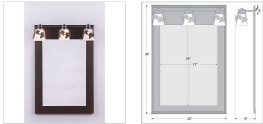

Woodland Mirror Frame with Lights - Maple Leaf Vanity Mirror River Cabin Style

Product No.: A36505

Price: \$546.00

Glass Choices:

Finish Choices:

DESCRIPTION

The Woodland Mirror Frame with Lights - Maple features a mirror frame and three pieces of square mission style glass and simple leaf designs surrounding the glass. The Maple leaves have hand-cut interior lines which gives each image a unique look. Choice of glass color between Frost Clear and Tea-Stained. The lighting provided by this item allows the mirror to be hung in even the dimmest areas of any home, while also creating a stylish rustic contemporary atmosphere.

Please note- This item does not include the 20 x 28 inch mirror glass which you will need to purchase from a local hardware store or glass supplier. Glass mounting hardware is included. Hardwire is standard.

Pictured in Finish #28-Dark Bronze Metallic with Frosted Square Glass.

Note: This fixture will accept a screw-in type LED bulb of equivalent wattage output.

SPECIFICATIONS

DIMENSIONS (in.)	35h x 22w x 6e x 3tm
LAMPING	Takes 3 - Type A19 (standard household style) bulbs - 100W max. per bulb
WEIGHT (lbs.)	8
BACKPLATE SIZE (in.)	22 x 34
UL LISTING	Damp+Dry Locations
ADD'L RATINGS	None
INSTALLATION INSTRUCTIONS	OPEN INSTALLATION INSTRUCTIONS