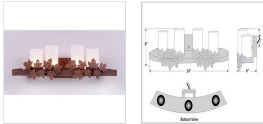

Wisley Bath Vanity Light 24w - Maple Leaf Bath 3 Light Lake Cabin Style

Product No.: A37705

Price: \$474.00

Glass Choices:

Finish Choices:

DESCRIPTION

The Wisley Bath Light - Maple light features a curved steel frame with maple leaves in front of the band. Four candelabra bulbs are on top and three low-voltage halogen bulbs below. The 3 inch diameter cylinders are offered in a choice of color between frost clear and frost tea-stained. This item is ideal for anyone wanting a stylish take on traditional rustic lighting to create a warm atmosphere for their bathroom.

Pictured in Finish #28-Dark Bronze Metallic with Frosted Cylinder Glass.

Note: This fixture will accept a screw-in type LED bulb of equivalent wattage output.

SPECIFICATIONS

DIMENSIONS (in.)	8h x 25w x 6e x 4tm
LAMPING	Takes 4 - Type C (candelabra style) bulbs - 60W max. per bulb plus 3 - Type G4 (bi-pin low voltage halogen) bulbs - 20W max. per bulb
WEIGHT (lbs.)	16
BACKPLATE SIZE (in.)	5 x 6
UL LISTING	Damp+Dry Locations
ADD'L RATINGS	None
INSTALLATION INSTRUCTIONS	OPEN INSTALLATION I