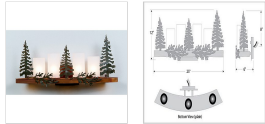

Wisley Bath Vanity Light 24w - Cedar Tree Bath 3 Light Farmhouse Style

Product No.: A37743

Price: \$484.00

Glass Choices:

Finish Choices:

DESCRIPTION

The Wisley Bath Light - Cedar Tree light features a curved steel frame with cedar trees sitting on top of the band and cedar boughs in front of the glass. Four candelabra bulbs are on top and three low-voltage halogen bulbs below. The 3 inch diameter cylinders are offered in a choice of color between frost clear and frost tea-stained. This item is ideal for anyone wanting a stylish take on traditional rustic lighting to create a warm atmosphere for their bathroom.

Pictured in Finish #03-Cedar Green-Rust Patina base with Frosted Cylinder Glass.

Note: This fixture will accept a screw-in type LED bulb of equivalent wattage output.

SPECIFICATIONS

DIMENSIONS (in.)	12h x 25w x 6e x 8tm
LAMPING	Takes 4 - Type C (candelabra style) bulbs - 60W max. per bulb plus 3 - Type G4 (bi-pin low voltage halogen) bulbs - 20W max. per bulb
WEIGHT (lbs.)	16
BACKPLATE SIZE (in.)	5 x 6
UL LISTING	Damp+Dry Locations
ADD'L RATINGS	None
INSTALLATION INSTRUCTIONS	OPEN INSTALLATION I