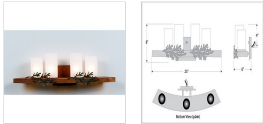

### DESCRIPTION

The Wisley Bath Light - Cedar Bough light features a curved steel frame with cedar boughs. Four candelabra bulbs are on top and three low-voltage halogen bulbs below. The 3 inch diameter cylinders are offered in a choice of color between frost clear and frost tea-stained. This item is ideal for anyone wanting a stylish take on traditional rustic lighting to create a warm atmosphere for their bathroom.

Pictured in Finish #03-Cedar Green-Rust Patina base with Frosted Cylinder Glass.

Note: This fixture will accept a screw-in type LED bulb of equivalent wattage output.

### SPECIFICATIONS

DIMENSIONS (in.)	8h x 25w x 6e x 4tm
LAMPING	Takes 4 - Type C (candelabra style) bulbs - 60W max. per bulb plus 3 - Type G4 (bi-pin low voltage halogen) bulbs - 20W max. per bulb
WEIGHT (lbs.)	16
BACKPLATE SIZE (in.)	5 x 6
UL LISTING	Damp+Dry Locations
ADD'L RATINGS	None
INSTALLATION INSTRUCTIONS	<a href="#">OPEN INSTALLATION I</a>