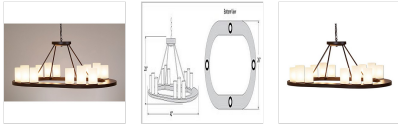

Wisley Chandelier Oval - Rustic Plain

Chandelier Cabin Style

Product No.: A41301

Price: \$1,568.00

Glass Choices:

Finish Choices:

DESCRIPTION

The Wisley Oval Chandelier - Plain features a one- inch thick round band holding 12 candelabra bulbs with eight, 5 inch tall cylinder glass and four, 6 inch tall pieces for covering them. Choice of glass between frost clear or tea stain. Optionally for underneath, there are four type G4 20W halogen bulbs on a separate switch for lighting the area under the light. This chandelier is ideal for anyone looking to add sophisticated yet rustic ceiling lighting to their log home, cabin or northwood lodge-themed room. A matching ceiling canopy, 3 ft of chain and 10 extra feet of wire are also included.

Pictured in Finish #28-Dark Bronze Metallic with Frosted Glass Bowl.

Note: This fixture will accept a screw-in type LED bulb of equivalent wattage output.

SPECIFICATIONS

DIMENSIONS (in.)	20h x 26w x 42l
LAMPING	Takes 12 - Type C (candelabra style) bulb - 60W max. plus 4 Optional Downlights - Type G4 (bi-pin low voltage halogen) bulbs - 20W max.
WEIGHT (lbs.)	35
BACKPLATE SIZE (in.)	5 x 7
UL LISTING	Damp+Dry Locations
ADD'L RATINGS	None
INSTALLATION INSTRUCTIONS	OPEN INSTALLATION !