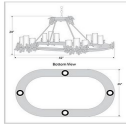

Wisley Chandelier Oval - Maple Leaf Chandelier Log Cabin Style

Product No.: A41305

Price: \$1,696.00

Glass Choices:

Finish Choices:

DESCRIPTION

The Wisley Oval Chandelier - Maple features a one- inch thick round band holding 12 candelabra bulbs with eight, 5 inch tall cylinder glass and four, 6 inch tall pieces for covering them. Choice of glass between frost clear or tea stain. Optionally for underneath, there are four type G4 20W halogen bulbs on a separate switch for lighting the area under the light. Hand-cut steel maple leaves are attached along the band in front of each of the bulb sets and on the upper canopy. This chandelier is ideal for anyone looking to add stylish rustic contemporary ceiling lighting to their log home, cabin or northwood lodge-themed room. A matching ceiling canopy, 3 ft of chain and 10 extra feet of wire are also included.

Pictured in Finish #28-Dark Bronze Metallic with Frosted Glass Bowl.

Note: This fixture will accept a screw-in type LED bulb of equivalent wattage output.

SPECIFICATIONS

DIMENSIONS (in.)	20h x 26w x 42l
LAMPING	Takes 12 - Type C (candelabra style) bulb - 60W max. plus 4 Optional Downlights - Type G4 (bi-pin low voltage halogen) bulbs - 20W max.
WEIGHT (lbs.)	35
BACKPLATE SIZE (in.)	5 x 7
UL LISTING	Damp+Dry Locations
ADD'L RATINGS	None
INSTALLATION INSTRUCTIONS	OPEN INSTALLATION I